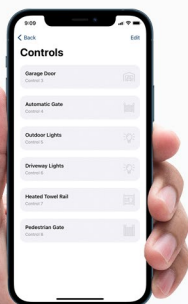

EliteControl Functions

Arm/Disarm

Stay in Arm/Disarm

Glass Break Sensor

Window Sensor

Indoor Sensor

Outdoor Sensor

Door Sensor

Garage Door Sensor

Smoke Detector

Heat Sensor

Optional Extra

ESL-2 IoT (smartphone integration)

Stay in touch with your home or business with the innovative Elite Control app. Arm & disarm, control functions, live sensor status, history & more